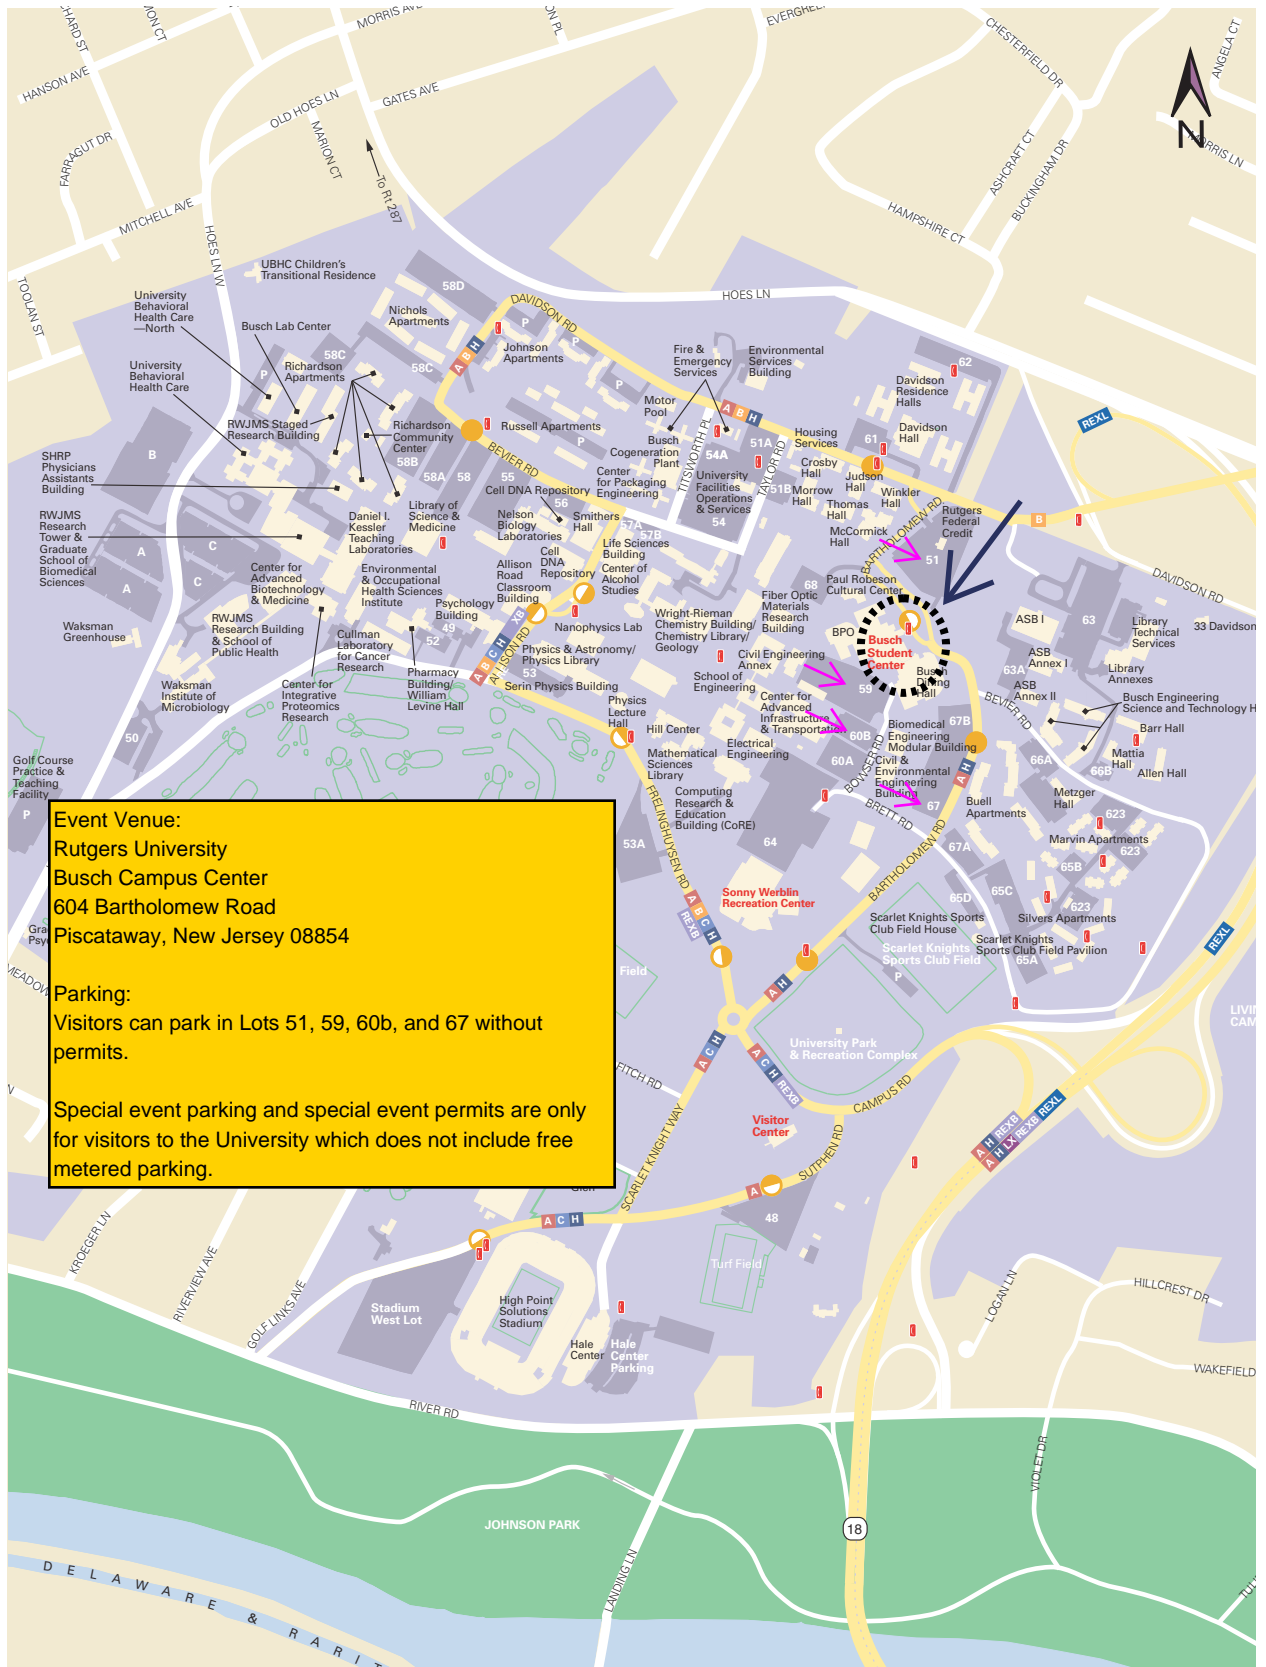

Rutgers University–New Brunswick: Busch Campus

Event Venue:

Rutgers University
Busch Campus Center
604 Bartholomew Road
Piscataway, New Jersey 08854

Parking:

Visitors can park in Lots 51, 59, 60b, and 67 without permits.

Special event parking and special event permits are only for visitors to the University which does not include free metered parking.